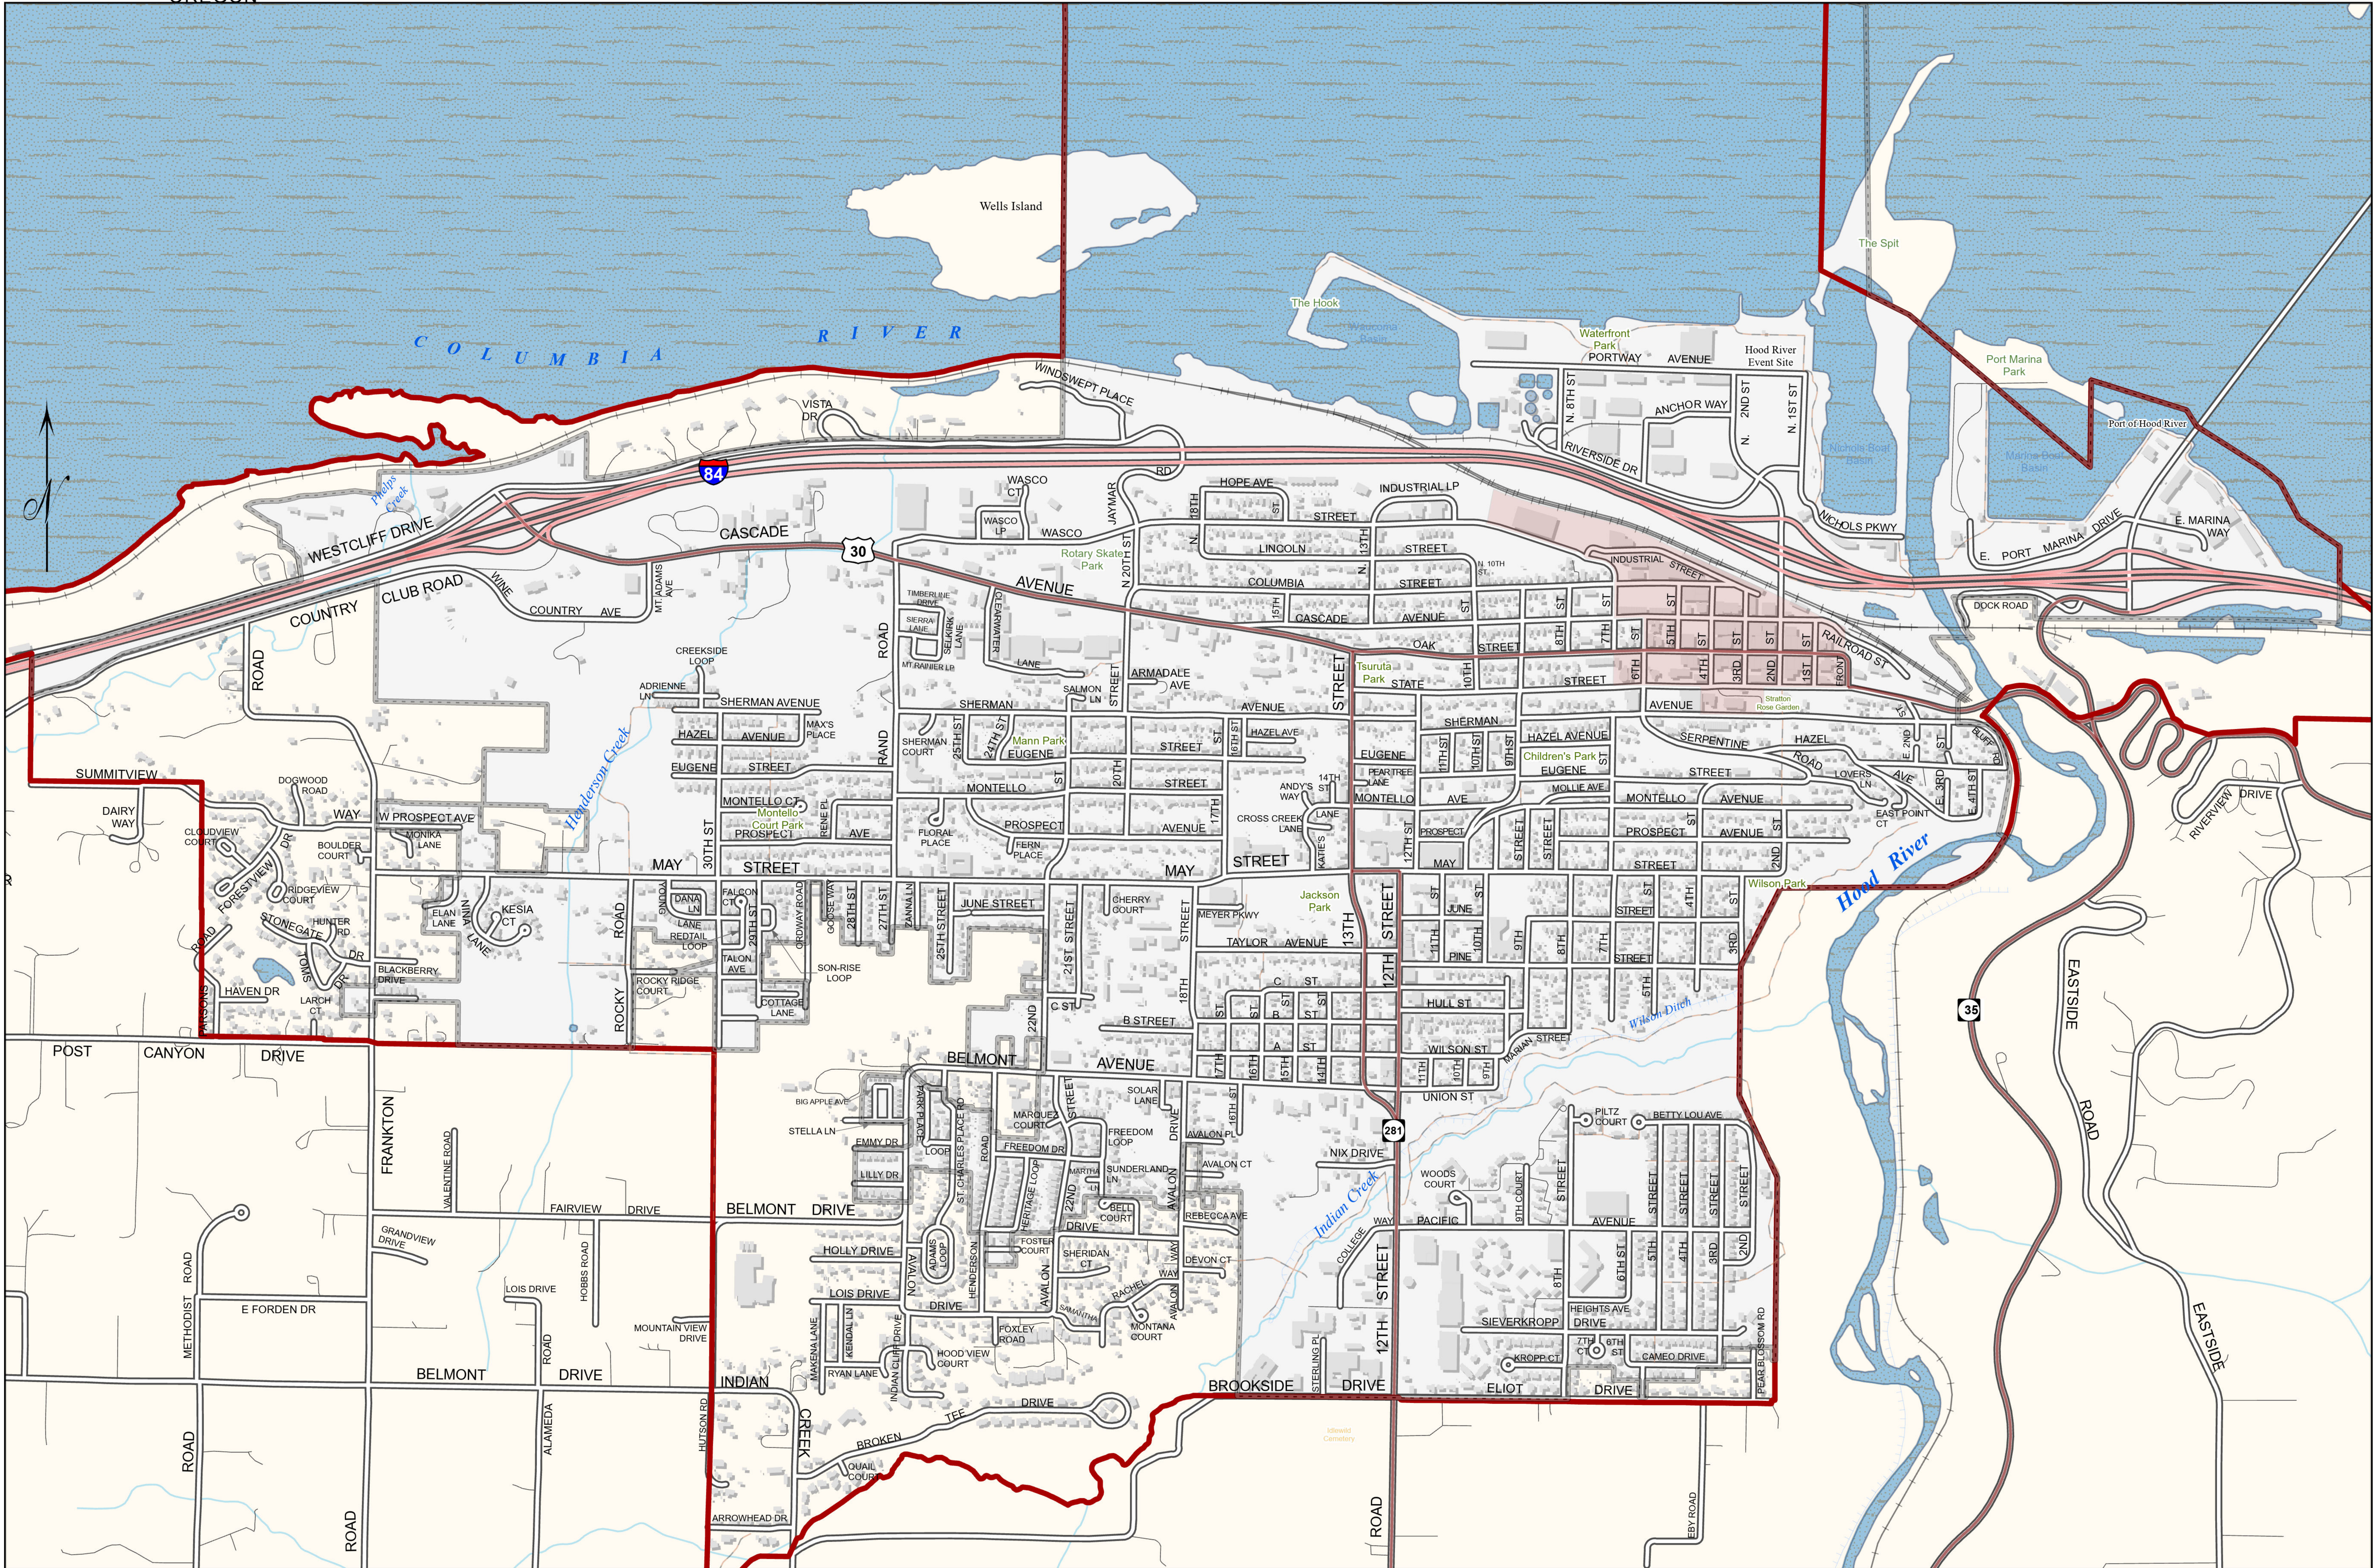

The City of
HOOD RIVER
 OREGON

-  City Limits
-  Historic District
-  State Highway
-  Railroad
-  Urban Growth Boundary
-  Off-Street Pathway
-  I - 84