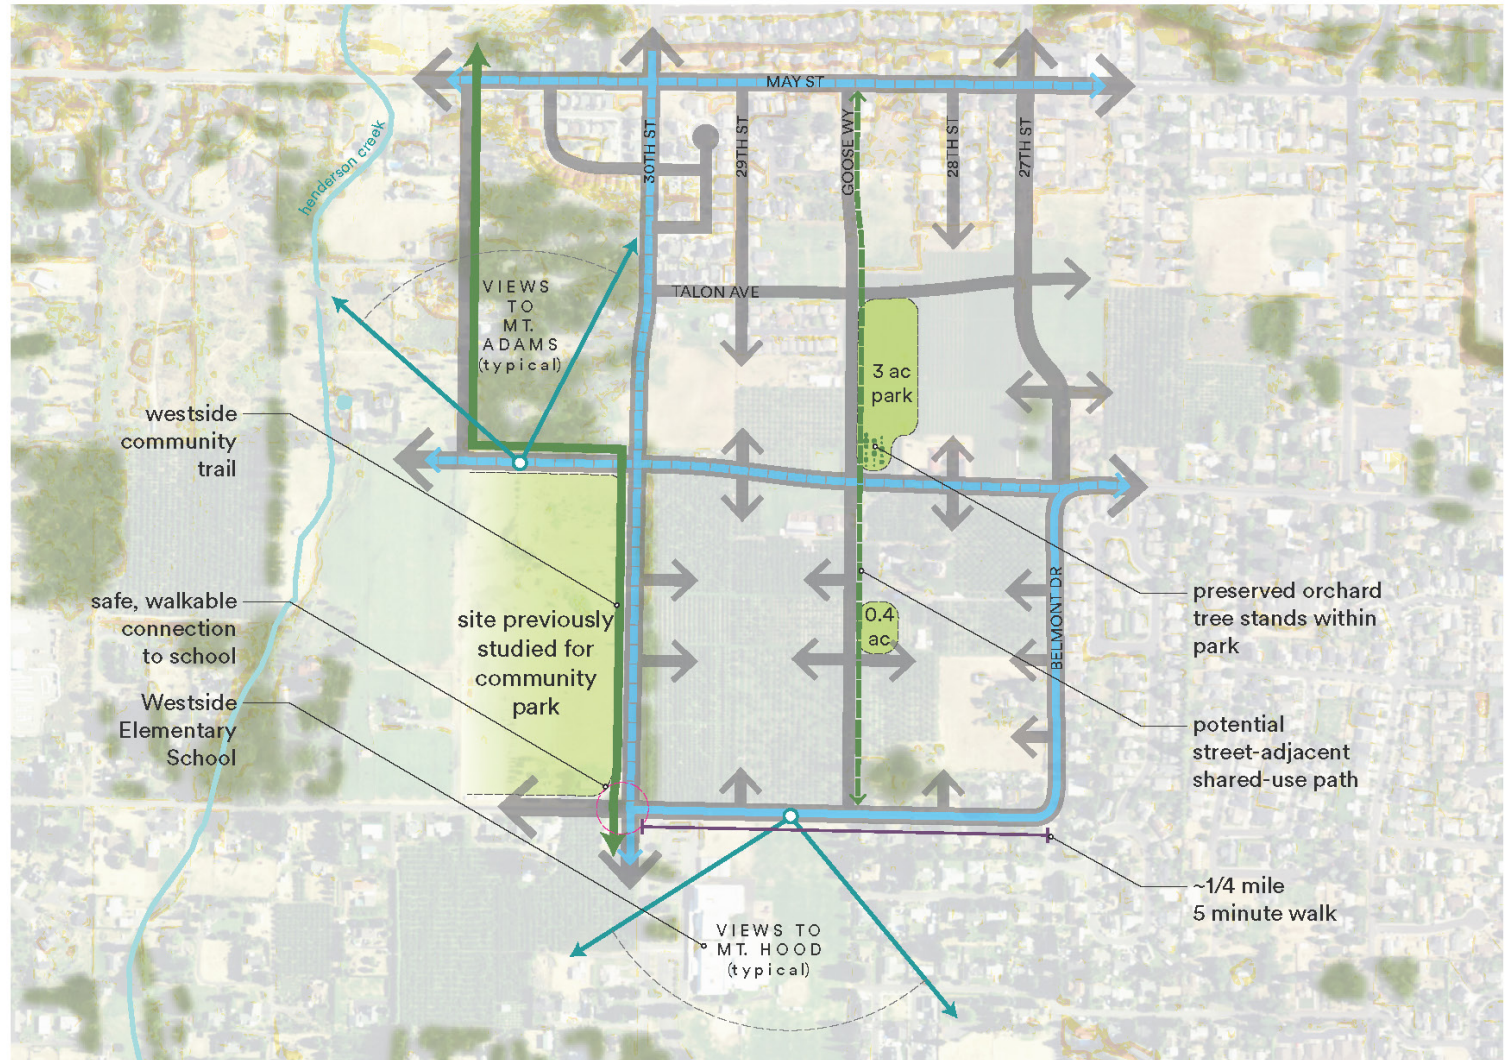

Figure 6. Neighborhood Design Framework- Upper Terrace Neighborhood

Neighborhood Design Framework Diagram
Upper Terrace Neighborhood

LEGEND

-  EXISTING TREE COVER
-  EXISTING TRAIL
-  PROPOSED TRAIL
-  EXISTING BIKE ROUTE
-  PROPOSED BIKE ROUTE
-  ROAD CONNECTIONS
-  POTENTIAL PARK LOCATION
(conceptual and illustrative only)

Note: These diagrams are conceptual and for study purposes only

Figure 7. Neighborhood Design Framework – Middle Terrace Neighborhood

Neighborhood Design Framework Diagram
Middle Terrace Neighborhood

Note: These diagrams are conceptual and for study purposes only

LEGEND

- EXISTING TREE COVER
- EXISTING TRAIL
- PROPOSED TRAIL
- EXISTING BIKE ROUTE
- PROPOSED BIKE ROUTE
- ROAD CONNECTIONS
- POTENTIAL PARK LOCATION (conceptual and illustrative only)

Figure 8. Neighborhood Design Framework – West Neighborhood

Neighborhood Design Framework Diagram
West Neighborhood

LEGEND

- EXISTING TREE COVER
- EXISTING TRAIL
- PROPOSED TRAIL
- EXISTING BIKE ROUTE
- PROPOSED BIKE ROUTE
- ROAD CONNECTIONS
- POTENTIAL PARK LOCATION (conceptual and illustrative only)