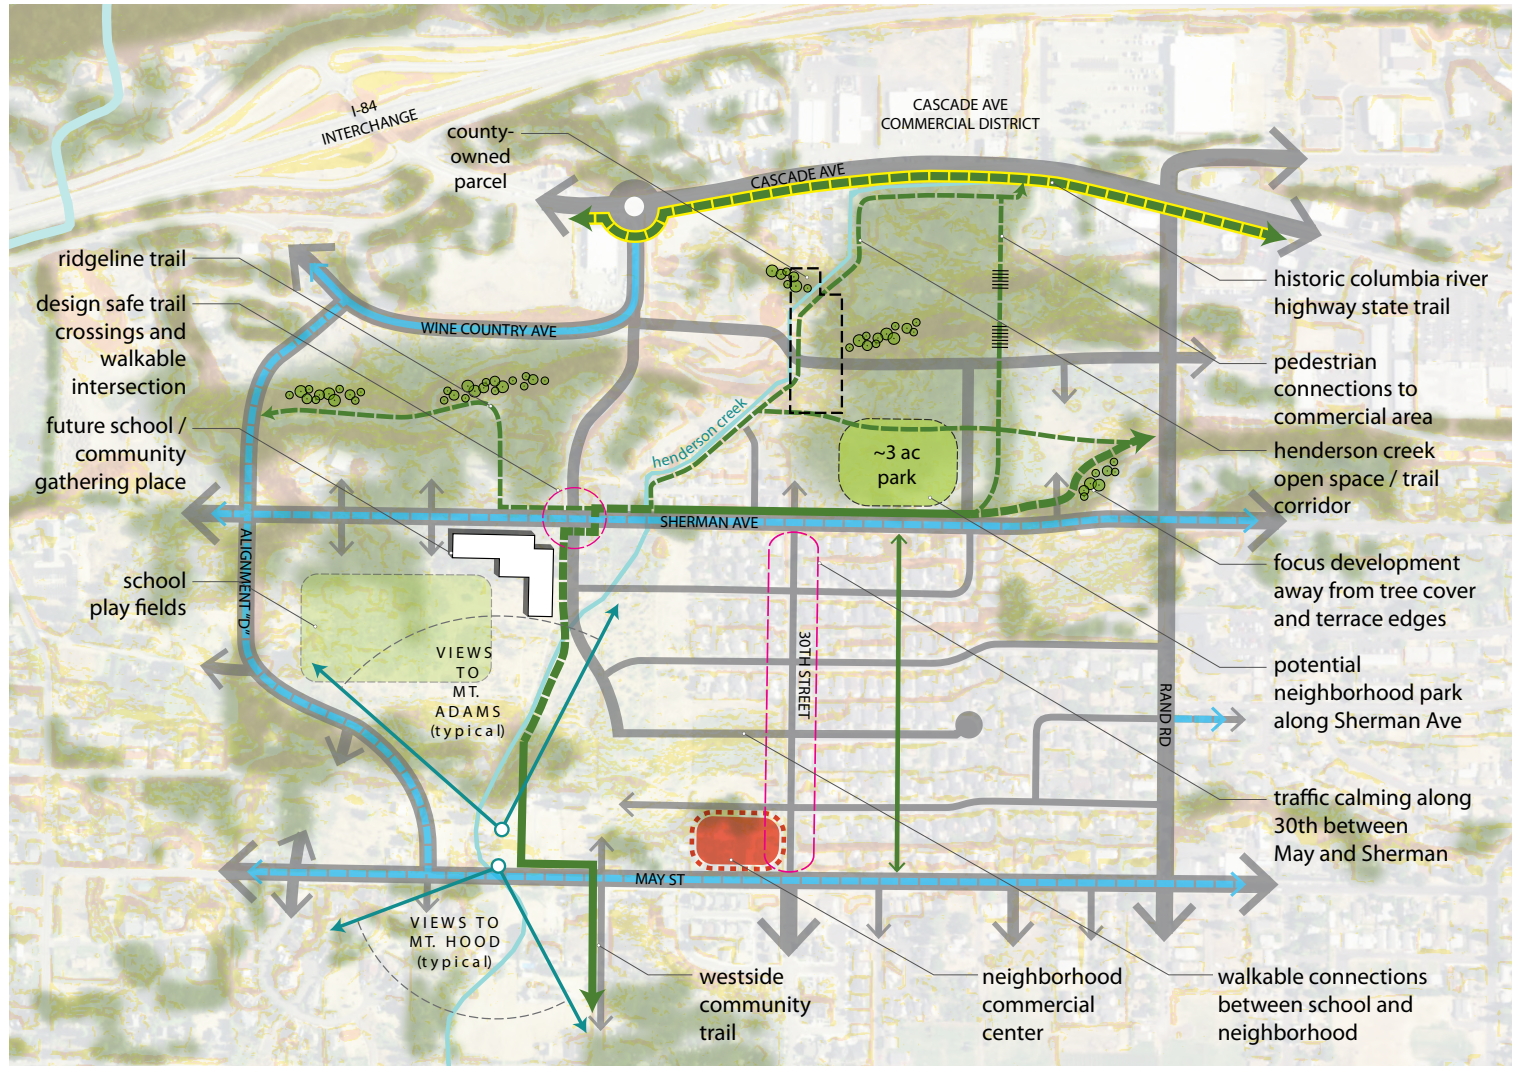

Note: These diagrams are conceptual and for study purposes only

Figure 7. Neighborhood Design Framework – Middle Terrace Neighborhood

Neighborhood Design Framework Diagram
Middle Terrace Neighborhood

Note: These diagrams are conceptual and for study purposes only

LEGEND

- EXISTING TREE COVER
- EXISTING TRAIL
- PROPOSED TRAIL
- EXISTING BIKE ROUTE
- PROPOSED BIKE ROUTE
- ROAD CONNECTIONS
- POTENTIAL PARK LOCATION (conceptual and illustrative only)

Figure 8. Neighborhood Design Framework – West Neighborhood

Neighborhood Design Framework Diagram
West Neighborhood

LEGEND

- EXISTING TREE COVER
- EXISTING TRAIL
- PROPOSED TRAIL
- EXISTING BIKE ROUTE
- PROPOSED BIKE ROUTE
- ROAD CONNECTIONS
- POTENTIAL PARK LOCATION (conceptual and illustrative only)

Note: These diagrams are conceptual and for study purposes only